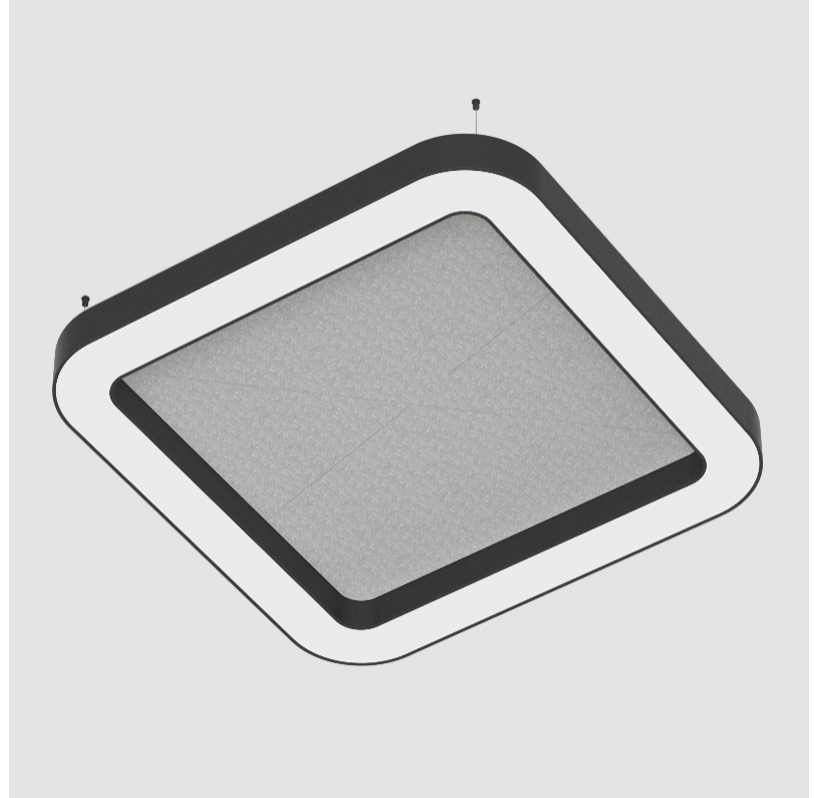

1. To build a product code in our configurator select the specify button on the base model # product page
2. To build a manual product code on this datasheet choose from the options listed below in blue font and add the suffix to the base model #

GENERAL

Series: Quantum Acoustic
Brand: Prolicht
Division: Architectural
Mounting Type: Suspension
Mounting Location: Ceiling
Subcategory: Acoustic

PHYSICAL

Shape: Round
Length (mm): 1400
Length (in): 55 1/8
Width (mm): 1400
Width (in): 55 1/8
Height (mm): 120
Height (in): 4 3/4
Light Distribution: Direct
Diffuser: PMMA - Opal / Micro-Prism
Fixture Finish: SSR / BKV / CWI / CRY / HAB / UFT / ITA / RUA / FTG / MYG / LOD / PUS / FRO / FUP / KIA / POP / BLS / SPG / MEY / GOH / GUM / CHC / COM / ABZ / JAG / OBR / MOS / ROR
Accent Finish: ANC / ASH / BNA / BTC / BZE / CEL / EGG / EVG / FOG / FOS / FST / FUA / IRI / IRO / KHA / LIC / LIM / MER / MSN / MUS / ONX / PEA / PLU / POL / PPY / RAY / ROY / RST / STE / SWD / TAN / TAU
Fixture Material: Aluminum
Cable Details: 2 000mm / 78 3/4" or 6 000mm / 236 1/4" Transparent Cable

ELECTRICAL

Lamp Type: LED (Zhaga Standard)
Input Wattage (W): 78.3

LED

Color Temperature (°K): 2700 / 3000 / 3500 / 4000
Max. Delivered Lumen (lm): 6639 / 6871 / 8068 / 6985
Nominal Lumen (lm): 10213 / 6871 / 12412 / 10747
CRI: >90 CRI
Lamp Life (hrs): 50000

OPTICAL

RATINGS AND CERTIFICATIONS

Certified By: CSA Certified to UL and CSA Standards
IP rating: IP20