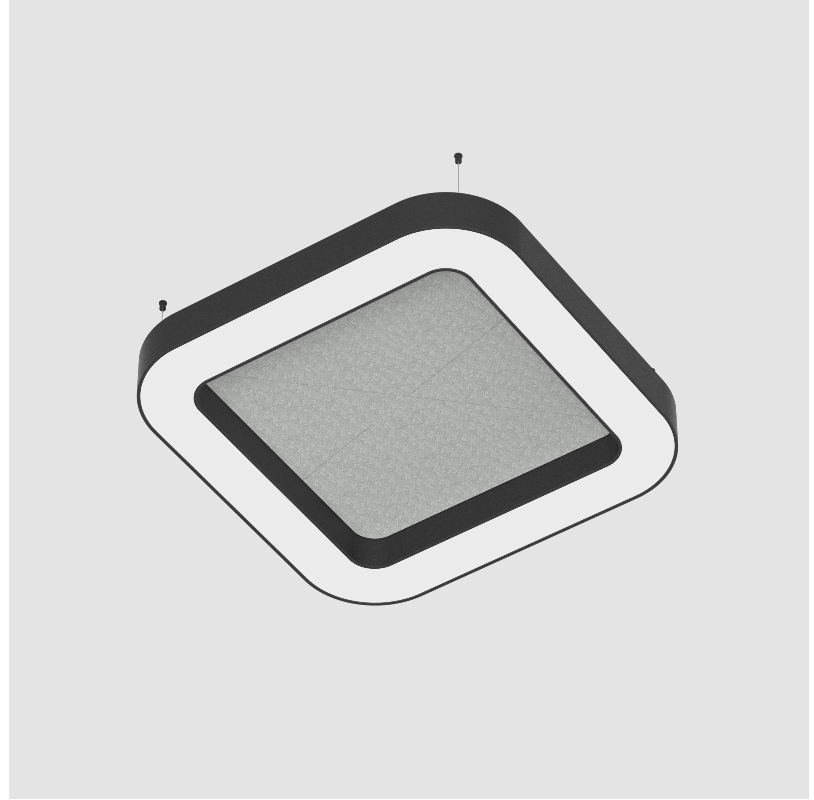

1. To build a product code in our configurator select the specify button on the base model # product page
2. To build a manual product code on this datasheet choose from the options listed below in blue font and add the suffix to the base model #

GENERAL

Series: Quantum Acoustic
Brand: Prolicht
Division: Architectural
Mounting Type: Suspension
Mounting Location: Ceiling
Subcategory: Acoustic

PHYSICAL

Shape: Round
Length (mm): 1100
Length (in): 43 ⁵/₁₆
Width (mm): 1100
Width (in): 43 ⁵/₁₆
Height (mm): 120
Height (in): 4 ³/₄
Light Distribution: Direct
Diffuser: PMMA - Opal / Micro-Prism
Fixture Finish: SSR / BKV / CWI / CRY / HAB / UFT / ITA / RUA / FTG / MYG / LOD / PUS / FRO / FUP / KIA / POP / BLS / SPG / MEY / GOH / GUM / CHC / COM / ABZ / JAG / OBR / MOS / ROR
Accent Finish: ANC / ASH / BNA / BTC / BZE / CEL / EGG / EVG / FOG / FOS / FST / FUA / IRI / IRO / KHA / LIC / LIM / MER / MSN / MUS / ONX / PEA / PLU / POL / PPY / RAY / ROY / RST / STE / SWD / TAN / TAU
Fixture Material: Aluminum
Cable Details: 2 000mm / 78 3/4" or 6 000mm / 236 1/4" Transparent Cable

ELECTRICAL

Lamp Type: LED (Zhaga Standard)
Input Wattage (W): 58.7

LED

Color Temperature (°K): 2700 / 3000 / 3500 / 4000
Max. Delivered Lumen (lm): 4979 / 5153 / 6051 / 5239
Nominal Lumen (lm): 7660 / 7928 / 9309 / 8060
CRI: >90 CRI
Lamp Life (hrs): 50000

OPTICAL

RATINGS AND CERTIFICATIONS

Certified By: CSA Certified to UL and CSA Standards
IP rating: IP20