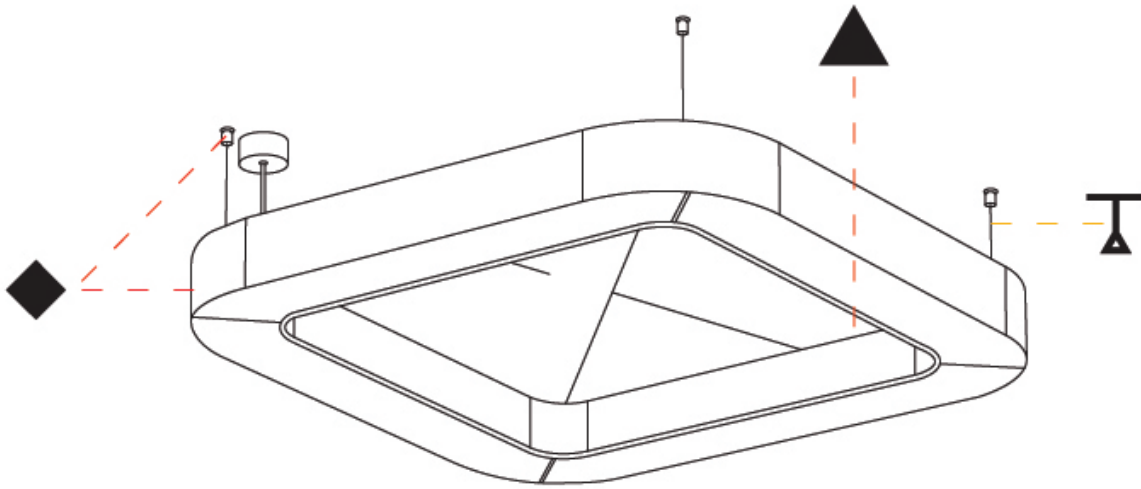

A300733-

PROJECT	_____
TYPE	_____
SPECIFIER	_____
QUANTITY	_____
DATE	_____