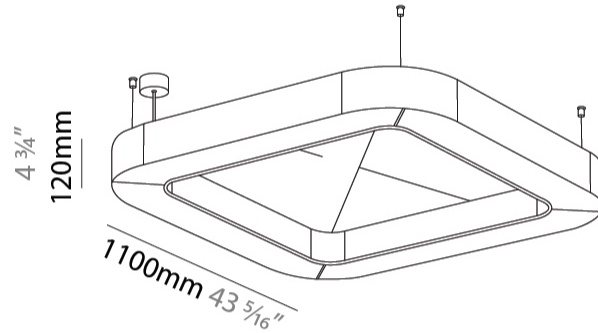

1. To build a product code in our configurator select the specify button on the base model # product page
2. To build a manual product code on this datasheet choose from the options listed below in blue font and add the suffix to the base model #

GENERAL

Series: Quantum Acoustic
Brand: Prolicht
Division: Architectural
Mounting Type: Suspension
Mounting Location: Ceiling
Subcategory: Acoustic

PHYSICAL

Shape: Round
Length (mm): 1100
Length (in): 43 ⁵/₁₆
Width (mm): 1100
Width (in): 43 ⁵/₁₆
Height (mm): 120
Height (in): 4 ³/₄
Light Distribution: Direct
Diffuser: PMMA - Opal / Micro-Prism
Fixture Finish: SSR / BKV / CWI / CRY / HAB / UFT / ITA / RUA / FTG / MYG / LOD / PUS / FRO / FUP / KIA / POP / BLS / SPG / MEY / GOH / GUM / CHC / COM / ABZ / JAG / OBR / MOS / ROR
Accent Finish: ANC / ASH / BNA / BTC / BZE / CEL / EGG / EVG / FOG / FOS / FST / FUA / IRI / IRO / KHA / LIC / LIM / MER / MSN / MUS / ONX / PEA / PLU / POL / PPY / RAY / ROY / RST / STE / SWD / TAN / TAU
Fixture Material: Aluminum
Cable Details: 2 000mm / 78 3/4" or 6 000mm / 236 1/4" Transparent Cable

ELECTRICAL

Lamp Type: LED (Zhaga Standard)
Input Wattage (W): 58.7

LED

Color Temperature (°K): 2700 / 3000 / 3500 / 4000
Max. Delivered Lumen (lm): 4979 / 5153 / 6051 / 5239
Nominal Lumen (lm): 7660 / 7928 / 9309 / 8060
CRI: >90 CRI
Lamp Life (hrs): 50000

OPTICAL

RATINGS AND CERTIFICATIONS

Certified By: CSA Certified to UL and CSA Standards
IP rating: IP20