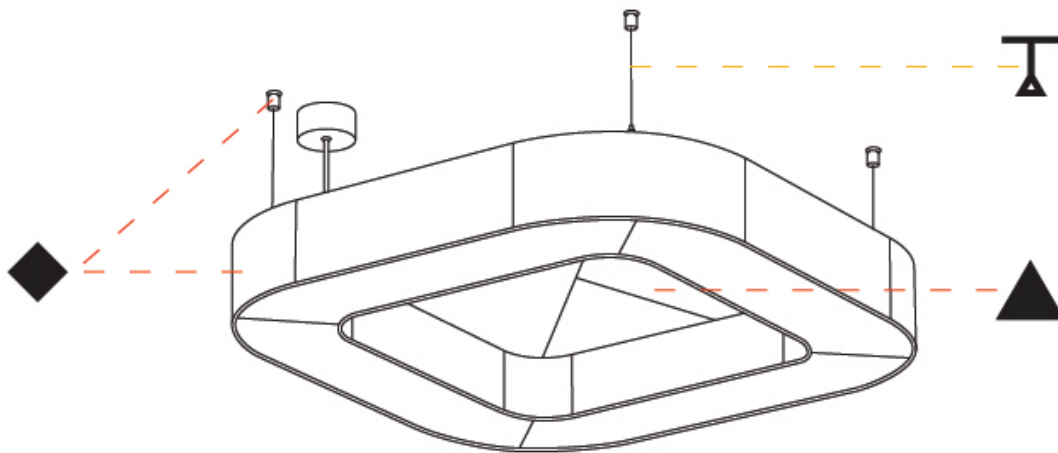

QUANTUM ACOUSTIC SUSPENSION

A300735-

PROJECT	_____
TYPE	_____
SPECIFIER	_____
QUANTITY	_____
DATE	_____